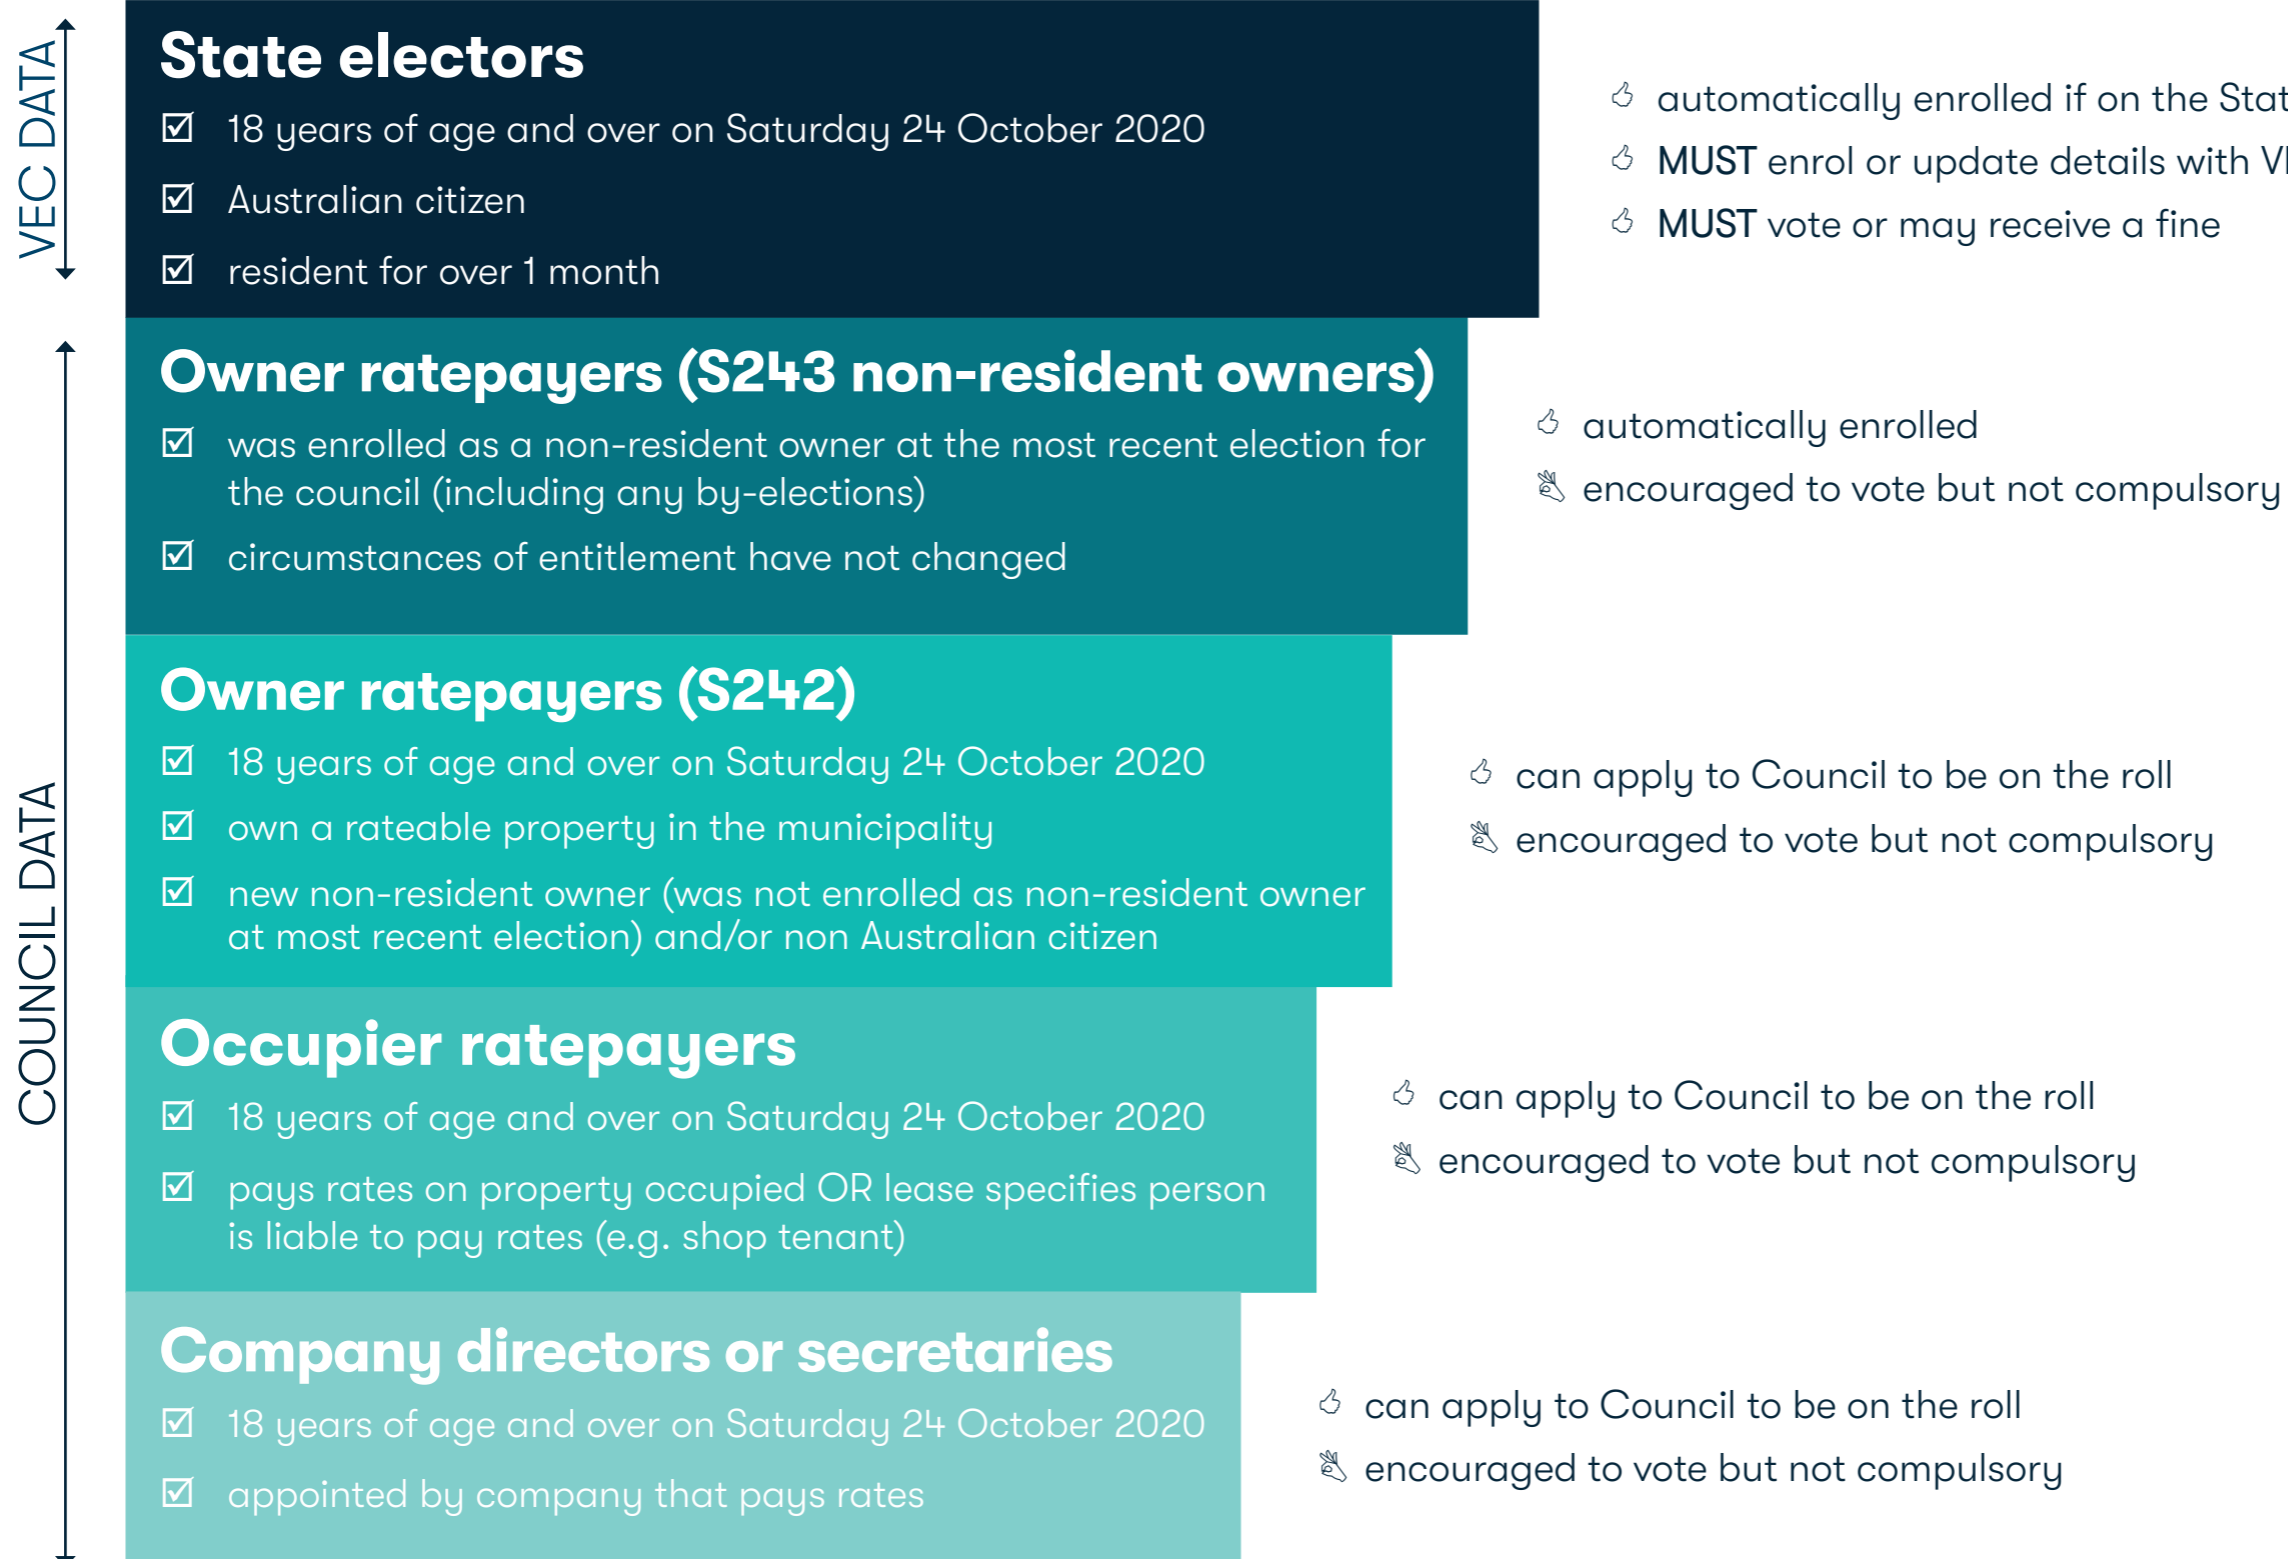

Local Government elections 2020

Enrolment and Entitlement Information

You only have one voting entitlement per Council, as per the hierarchy below, no matter how many properties you own or occupy.

Do I need to enrol and vote?

KEY DATES

CLOSE OF ROLL
4.00 pm Friday 28 August

CLOSE OF NOMINATIONS
12 noon Tuesday 22 September

MAILOUT OF BALLOT PACKS
Tuesday 6 October to
Thursday 8 October

CLOSE OF VOTING
6.00 pm Friday 23 October