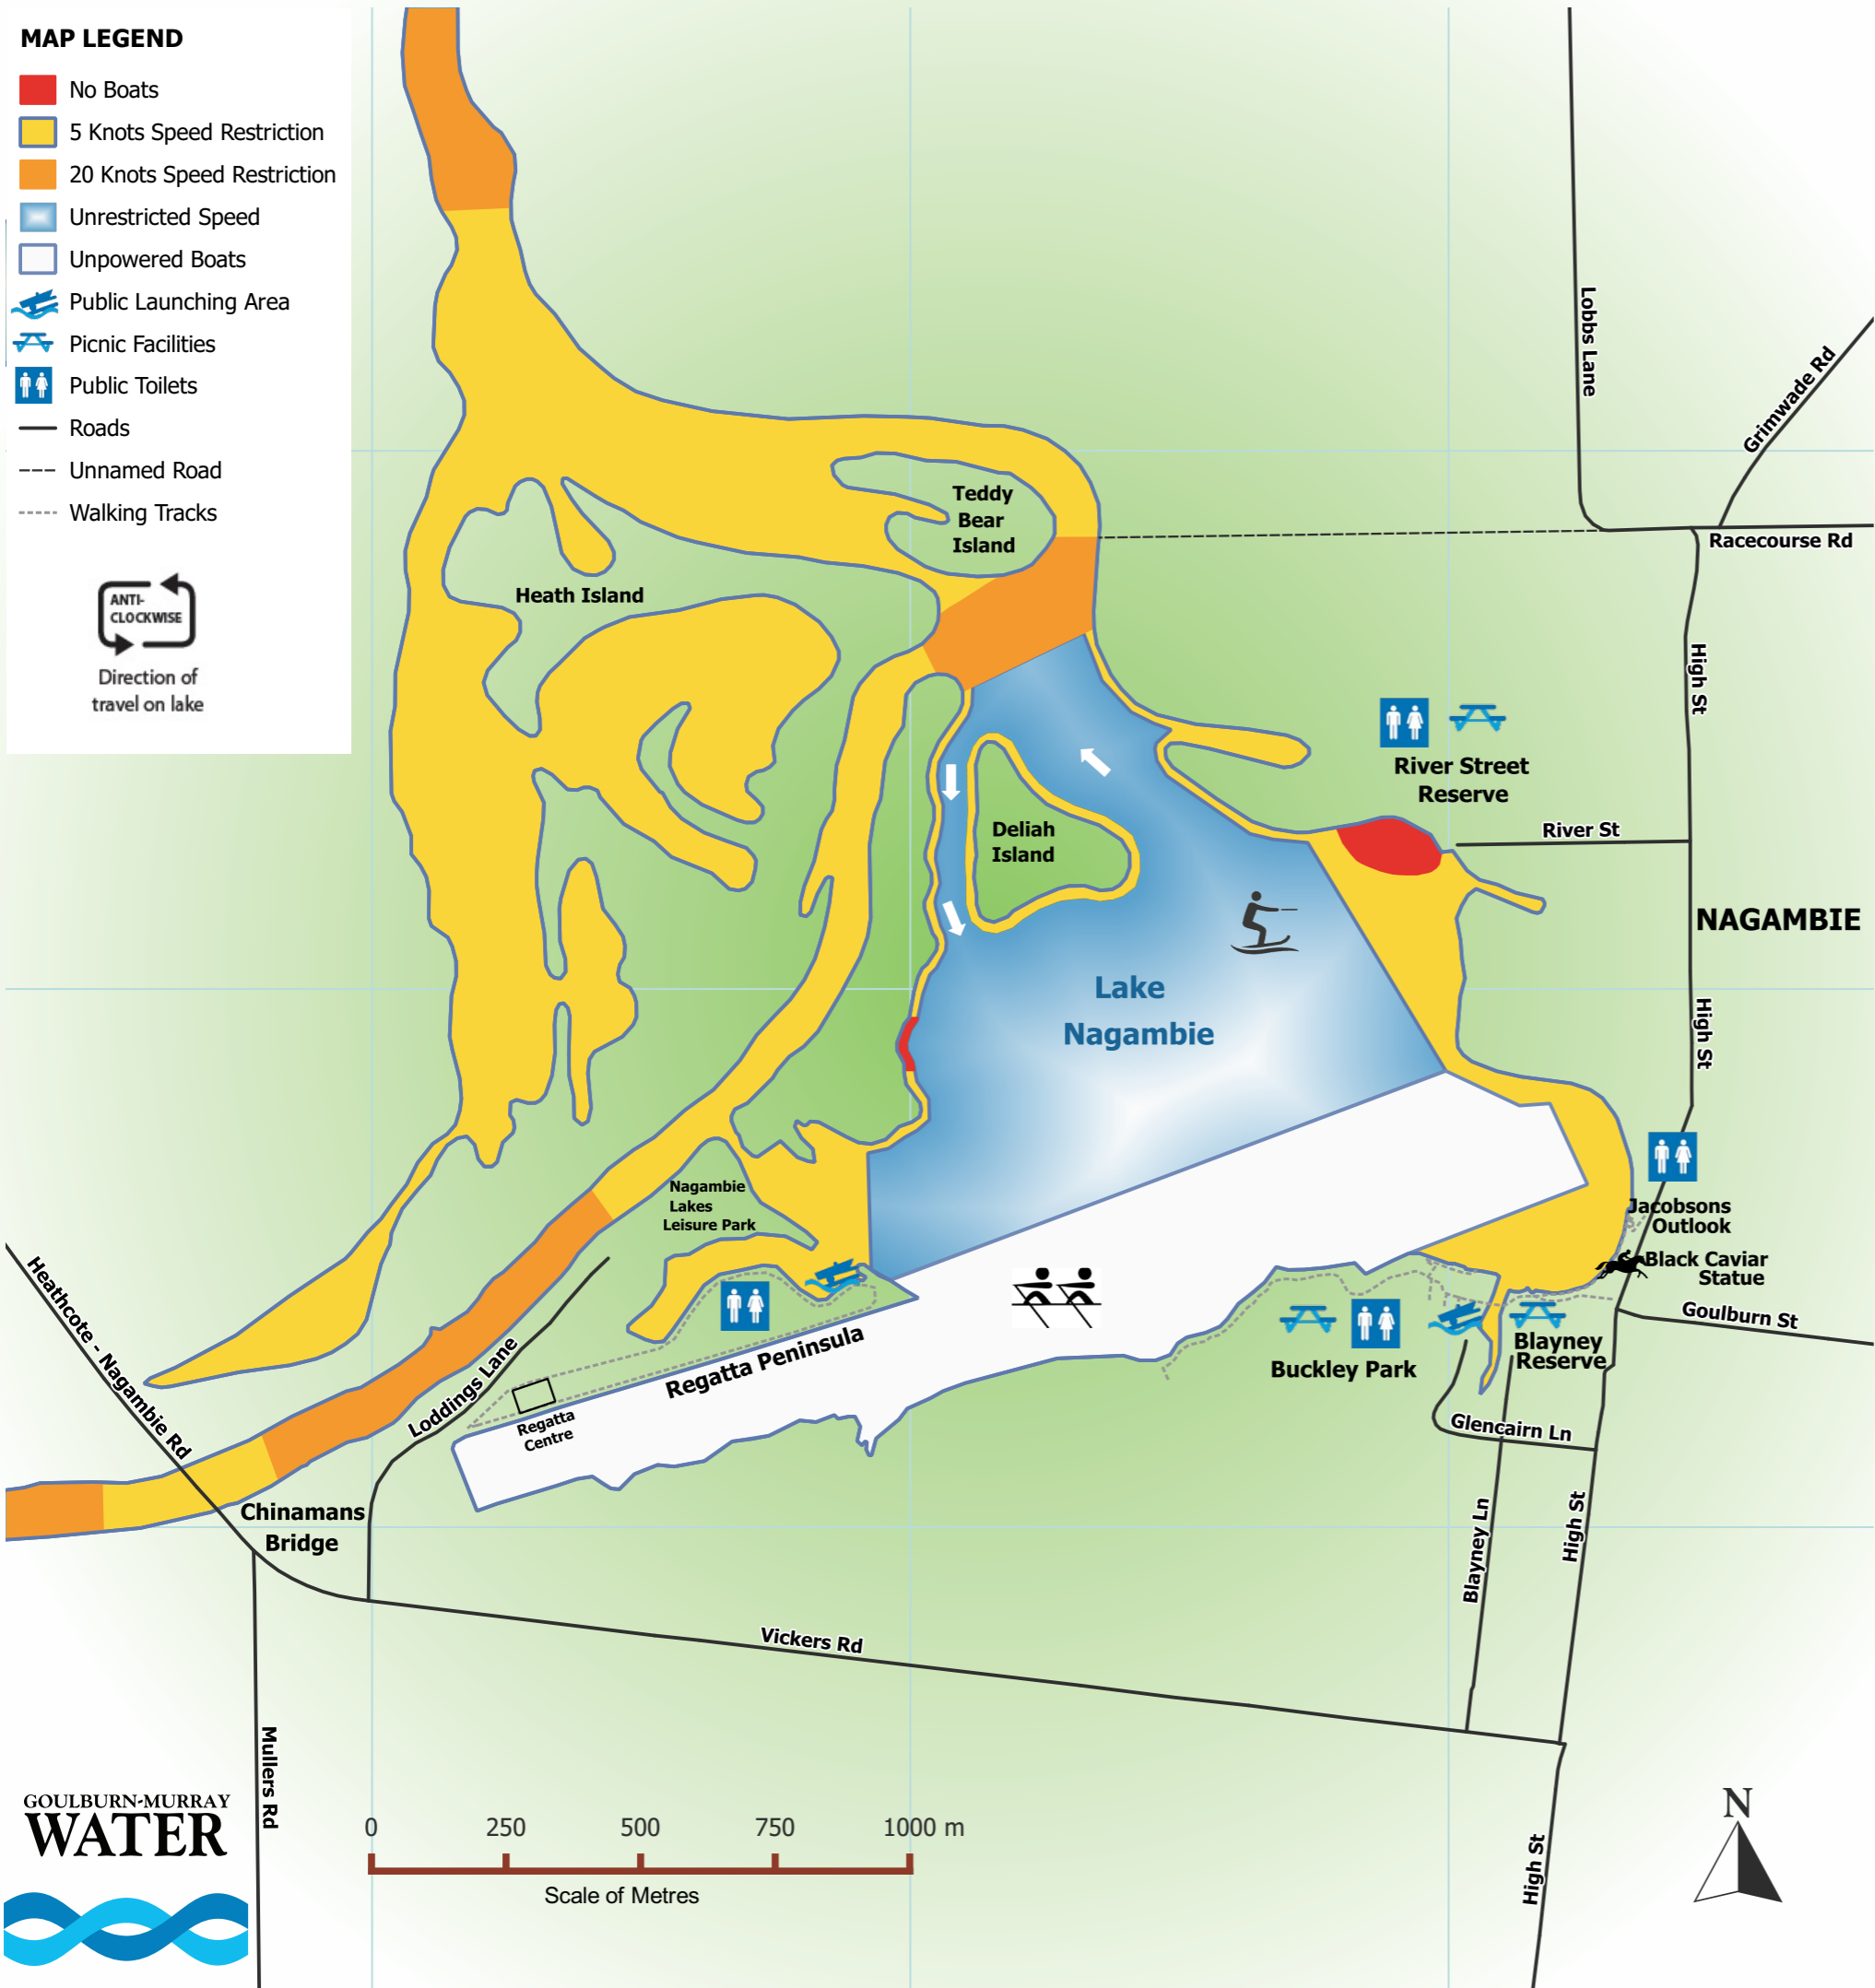

MAP LEGEND

- No Boats
- 5 Knots Speed Restriction
- 20 Knots Speed Restriction
- Unrestricted Speed
- Unpowered Boats
- Public Launching Area
- Picnic Facilities
- Public Toilets
- Roads
- Unnamed Road
- Walking Tracks

ANTI-CLOCKWISE

Direction of travel on lake

For emergencies 000
 Strathbogrie Shire Council 1800 065 993
Boating safety:

HE RAISED
 THE ALARM
 A LIFEJACKET BUYS YOU TIME

NAGAMBIE WATERWAYS Recreation Guide

**A MAXIMUM SPEED OF
5 KNOTS APPLIES
WITHIN 50M OF A
PERSON IN THE WATER
OR ANOTHER VESSEL**

TO SHEPPARTON

TO SEYMOUR & MELBOURNE

TO WARANGA BASIN

TO WARANGA BASIN

TO HEATHCOTE

NAGAMBIE

GOULBURN VALLEY FREEWAY

TABLILK

GOULBURN VALLEY FREEWAY

WARRING

WARRING

WARRING

WARRING

WARRING

WARRING