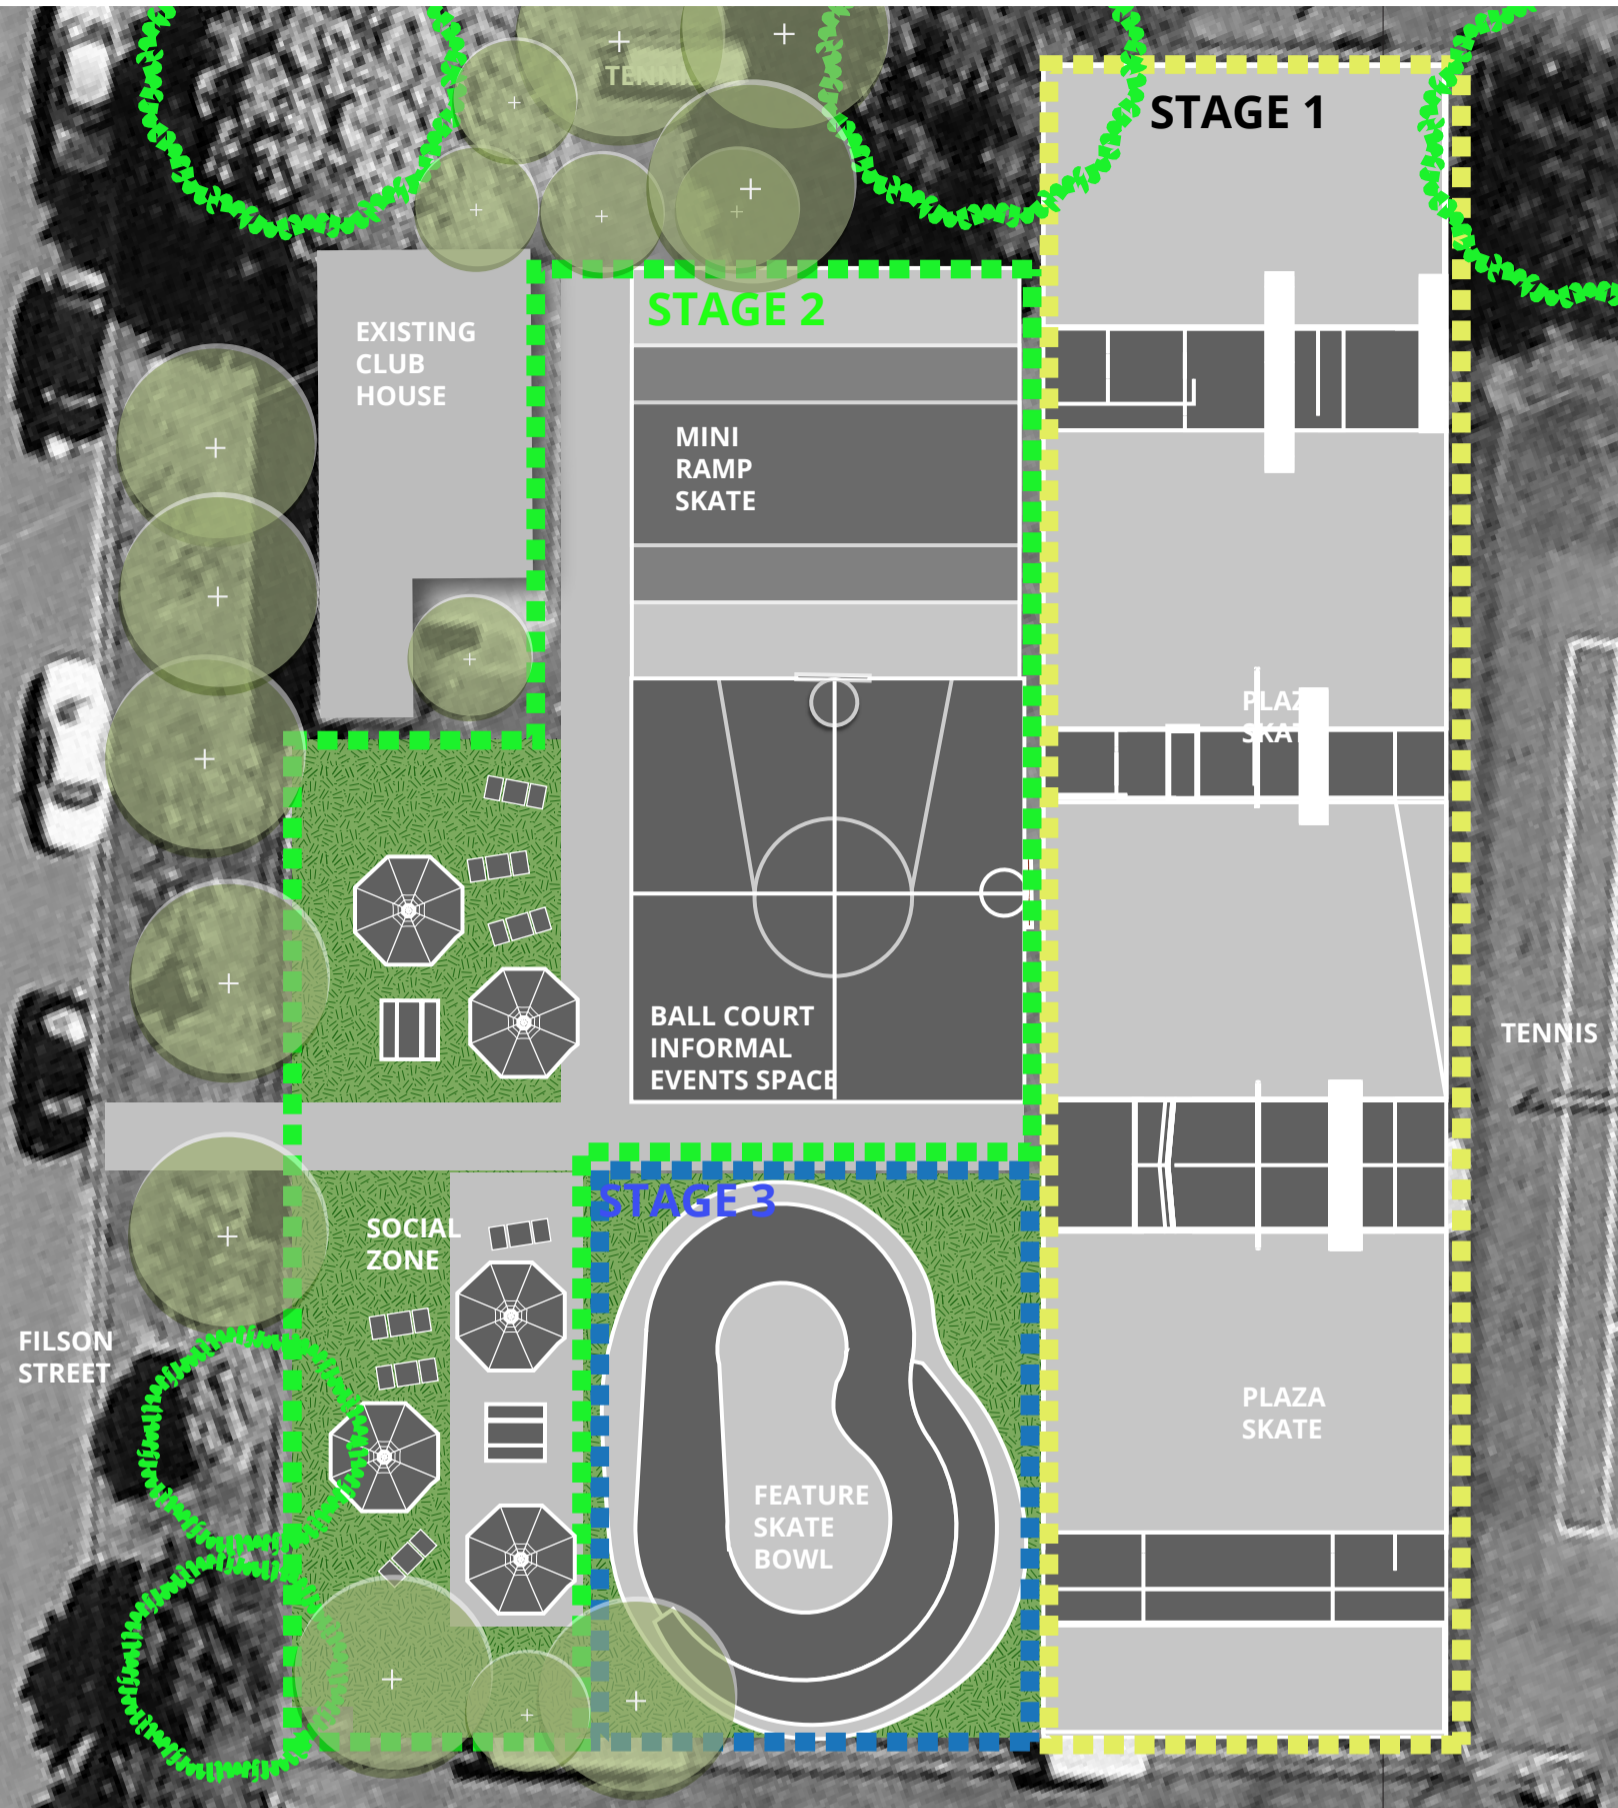

NAGAMBIE ACTIVE HUB - OPTION 4

LEGEND

-  Stage 1 zone
-  Stage 2 zone
-  Stage 3 zone
-  Mulch
-  Grass
-  Path
-  Rubber
-  Feature
-  Proposed Vegetation
-  Existing Vegetation
-  Existing Club house With upgrades

DESCRIPTION

Option Four is a skate focused space combining street and bowl styles with a mini ramp. A large social space for the tween to teen age bracket providing shading and seating opportunities. An inclusion of a half court for ball sports and social events.

Basketball and Netball half-court

Parkour

Social deck chairs umbrellas and picnic settings

Mini Ramp

Street/plaza style skating

Skate Bowl