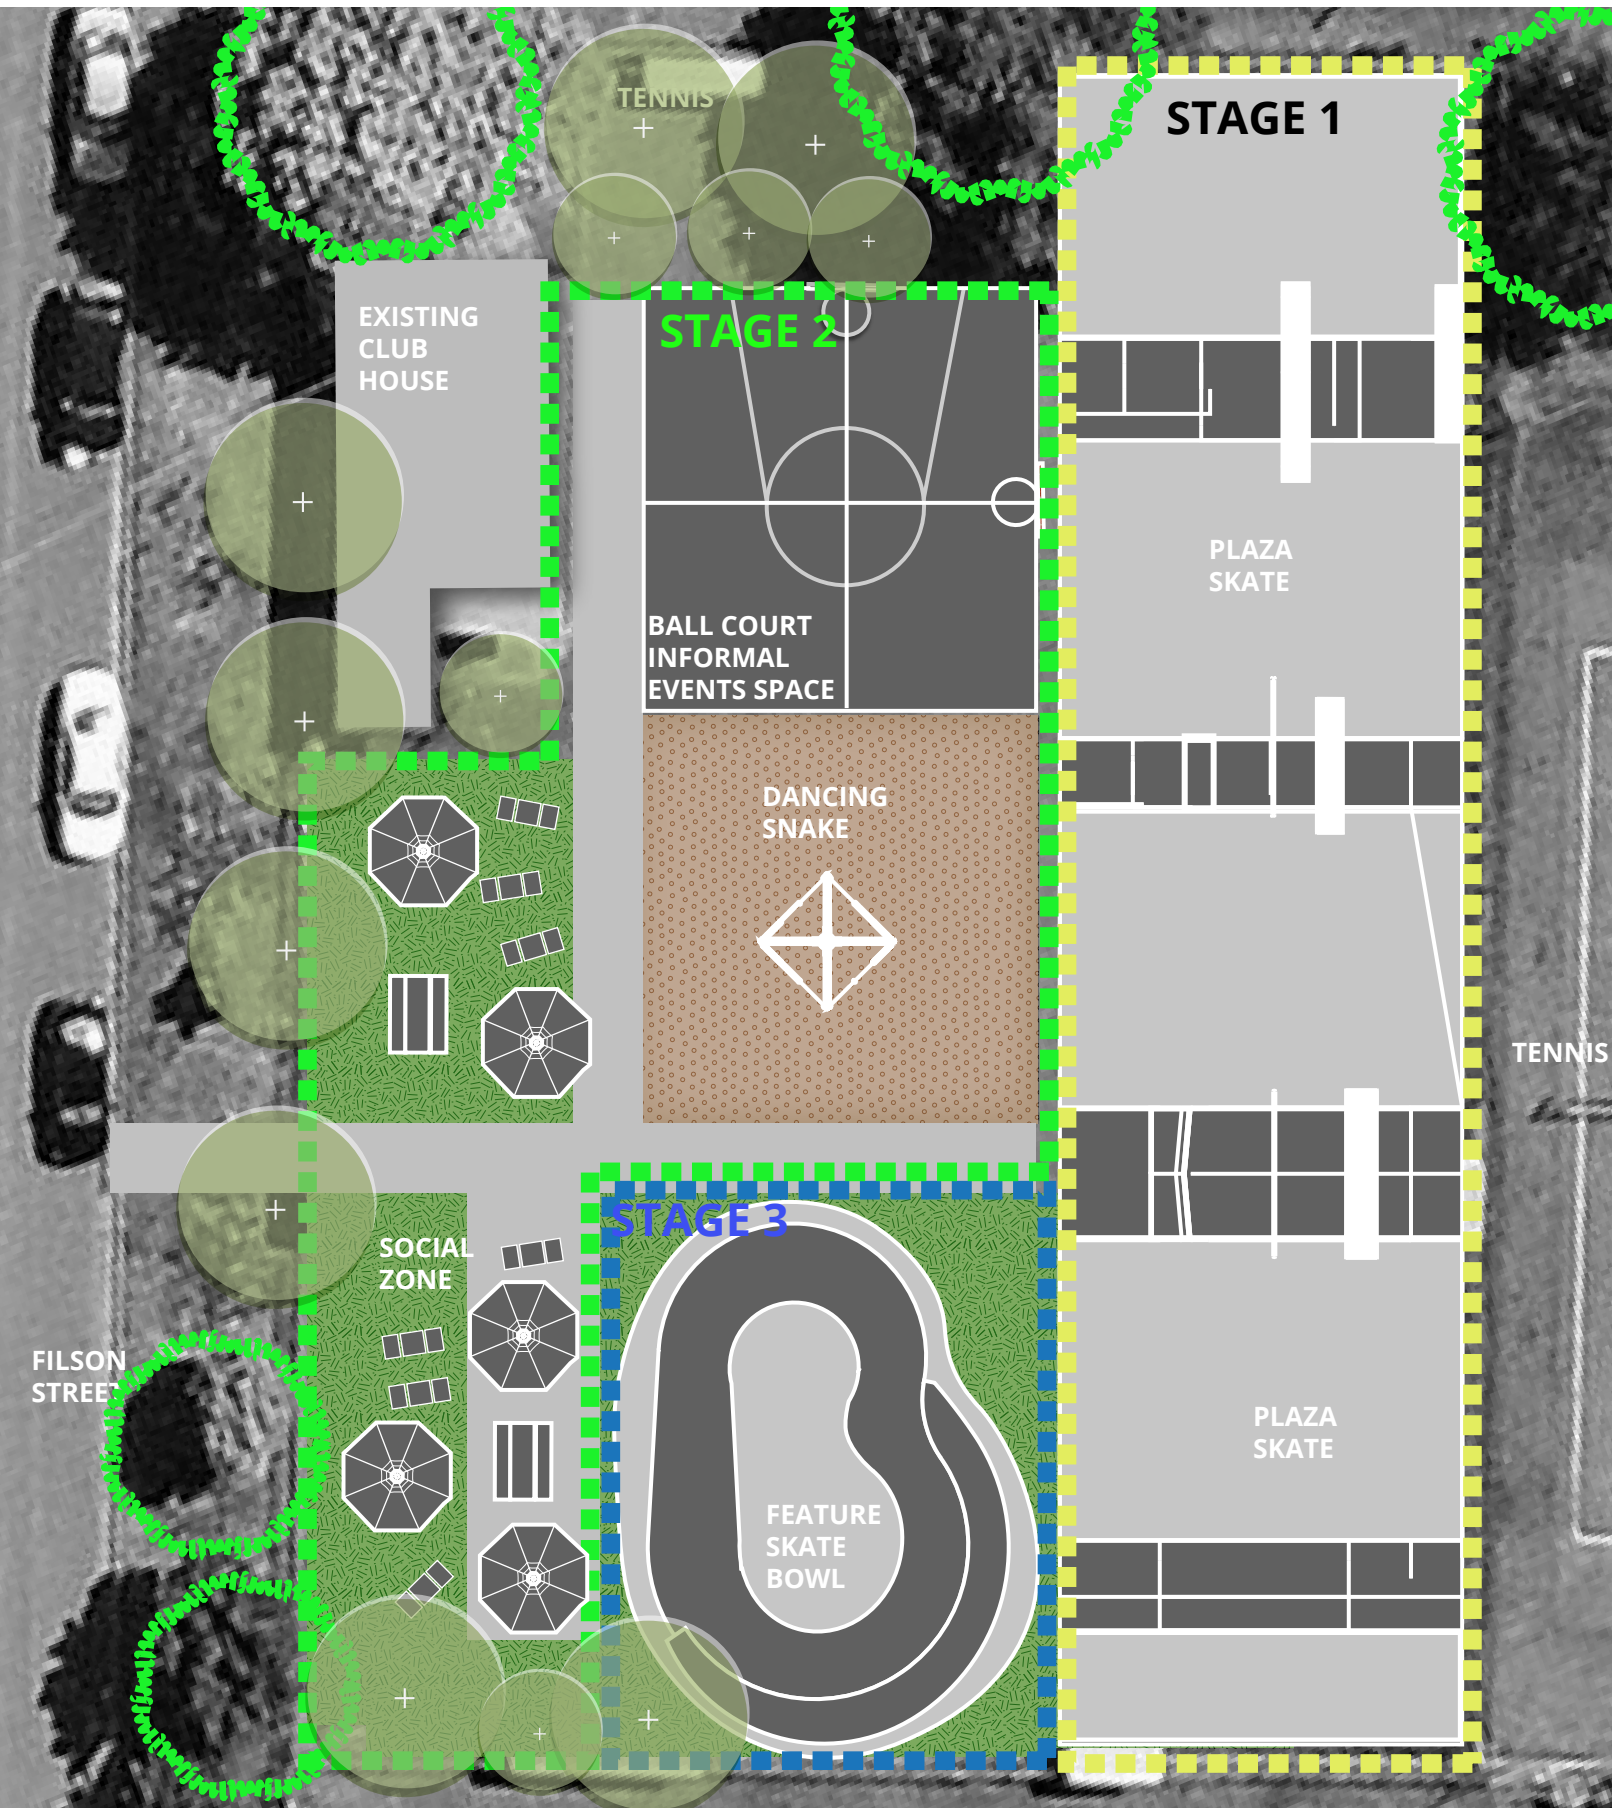

NAGAMBIE ACTIVE HUB - OPTION 1

LEGEND

-  Stage 1 zone
-  Stage 2 zone
-  Stage 3 zone
-  Mulch
-  Grass
-  Path
-  Rubber
-  Feature
-  Proposed Vegetation
-  Existing Vegetation
-  Existing Club house With upgrades

DESCRIPTION

Option One is a skate focused space combining street and bowl styles. A large social space for the tween to teen age bracket providing shading and seating opportunities. An inclusion of a half court for ball sports and social events. A social rope swing for play.

Basketball and Netball half-court

Parkour

Social deck chairs umbrellas and picnic settings

Dancing Snake Swing

Street/plaza style skating

Skate Bowl